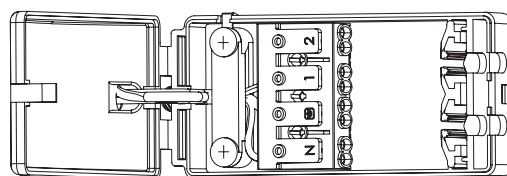

74031

ShieldECO

FEATURES

- 5 years (2 years + 3 years) extended warranty
- Constructed from steel & acrylic
- Chrome plate & clear acrylic finish
- Complete with integrated control gear
- Fire rated to 30, 60 & 90 minutes
- IP65. Suitable for bathroom zone 2
- Suitable for bathroom zone 1 if used in conjunction with a 30MA RCD

SPEC DATA

LED module wattage:	4W
Product wattage:	5W
Product Lumen:	500
Kelvin:	3000K
Energy Rating:	A++
Dimmable:	Yes
Beam Angle:	60°
Power Factor:	0.9
CRI:	80
Lifetime (Hours):	30000
LED Type:	SMD
SDCM:	<6
Product Voltage:	220-240V
IP Rating:	IP65
Cut out:	D57mm
Operating Temp:	-20 to 40 Degree
Product Weight (KG):	0.19
Minimum Cavity Depth (mm):	90mm
Terminal Block:	4-way Quick fit
Class:	2

ACCESSORIES

75021, Dimmer Module 150W

Quick fit