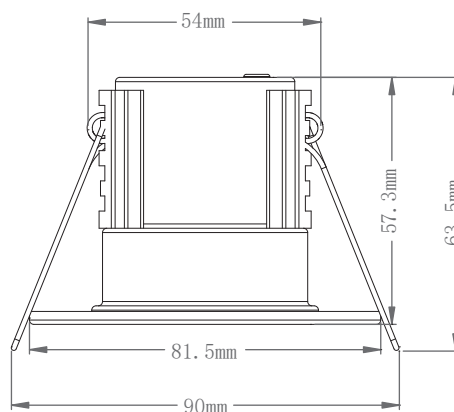

74031

ShieldECO

FEATURES

- 5 years (2 years + 3 years) extended warranty
- Constructed from steel & acrylic
- Chrome plate & clear acrylic finish
- Complete with integrated control gear
- Fire rated to 30, 60 & 90 minutes
- IP65. Suitable for bathroom zone 2
- Suitable for bathroom zone 1 if used in conjunction with a 30MA RCD

SPEC DATA

LED module wattage:	4W
Product wattage:	5W
Product Lumen:	500
Kelvin:	3000K
Energy Rating:	A++
Dimmable:	Yes
Beam Angle:	60°
Power Factor:	0.9
CRI:	80
Lifetime (Hours):	30000
LED Type:	SMD
SDCM:	<6
Product Voltage:	220-240V
IP Rating:	IP65
Cut out:	D57mm
Operating Temp:	-20 to 40 Degree
Product Weight (KG):	0.19
Minimum Cavity Depth (mm):	90mm
Terminal Block:	4-way Quick fit
Class:	2

ACCESSORIES

75021, Dimmer Module 150W

Quick fit