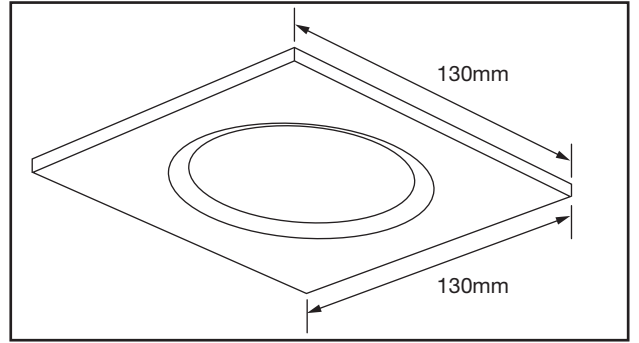

AFD75/M/01

Multiple Plate For iCan75
(AFD75 Range)

iCan75™

PRODUCT FEATURES

- Polar White Powder Coat Finish
- Compatible With iCan75 (AFD75) & iCan75 Platinum (AFDP75) Models*

TECHNICAL SPECIFICATIONS

Code	Finish	Material
AFD75/M/01	Polar White	Aluminium