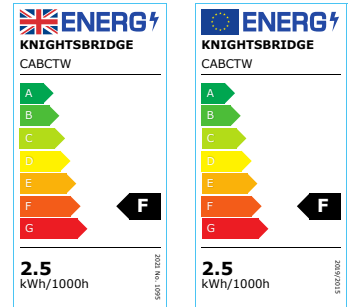

DATASHEET

CABCTW

230V 2W LED Under Cabinet Light with Adjustable CCT - White

www.mlaccessories.co.uk

MLA PART CODE	CABCTW
DESCRIPTION	230V 2W LED Under Cabinet Light with Adjustable CCT - White
NET WEIGHT (KG)	0.178
FINISH	White
DIFFUSER	Clear
DIMENSIONS (MM)	Diameter - 73 Projection - 30 Recessed Depth - 25 Minimum Void - 50
CUT-OUT (MM)	Cut-out Diameter - 58
CONSTRUCTION	Construction - Pressed steel Construction 2 - & polycarbonate
CLASS	II
IP RATING	IP20
WATTAGE (W)	2.5
LAMP TECHNOLOGY	SMD LED
LAMP INCLUDED	Yes
LUMENS (LM)	135/140/135
LUMENS LIGHT SOURCE ONLY (LM)	235
LUMEN TOLERANCE	5%
EFFICACY (LM/W)	101.87
CIRCUIT WATTAGE (W)	2.33
CCT	3000/4000/5000K
LIGHT COLOUR	CCT
CRI	>80
SDCM	<6
RUNNING CURRENT (A)	0.020
SVM	0.001
PST-LM	0.014
BEAM ANGLE (DEGREES)	115

L70B50 LIFESPAN (HRS)	30,000
DIMMABLE	No
IC RATED	No
OPERATING TEMPERATURE	35°C
INPUT VOLTAGE	230V 50Hz
CABLE LENGTH (M)	1.2
CABLE TYPE	2 x 0.75mm ² H03VVH2-F
WARRANTY	3year(s)
MANUFACTURED IN ACCORDANCE WITH	BS EN 60598
ORIGIN OF MANUFACTURE	China
DECLARATION OF CONFORMITY (HELD ON FILE)	Yes
EAN	5056270858082