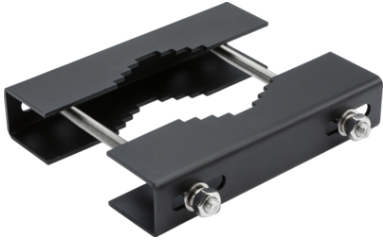

DATASHEET

FLHLPC100

FL High Lumen 100W Pole Clamp Accessory

www.mlaccessories.co.uk

MLA PART CODE	FLHLPC100
DESCRIPTION	FL High Lumen 100W Pole Clamp Accessory
NET WEIGHT (KG)	1.1
FINISH	Black
DIMENSIONS (MM)	Width - 200 Depth - 50
CONSTRUCTION	Construction - Steel
WARRANTY	5year(s)
ORIGIN OF MANUFACTURE	China
DECLARATION OF CONFORMITY (HELD ON FILE)	Yes
EAN	5056270879940

Date Created: 08/03/2023 13:28