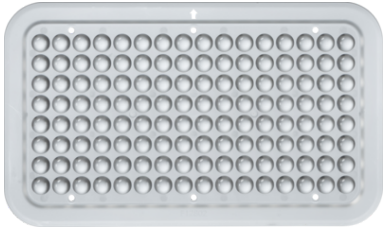

DATASHEET

FLHLSM100

FL High Lumen 100W 60° Symmetric Lens Accessory

www.mlaccessories.co.uk

MLA PART CODE	FLHLSM100
DESCRIPTION	FL High Lumen 100W 60° Symmetric Lens Accessory
NET WEIGHT (KG)	0.1
DIMENSIONS (MM)	Height - 121 Width - 204
CONSTRUCTION	Construction - Polycarbonate
WARRANTY	5year(s)
ORIGIN OF MANUFACTURE	China
DECLARATION OF CONFORMITY (HELD ON FILE)	Yes
EAN	5056270879988