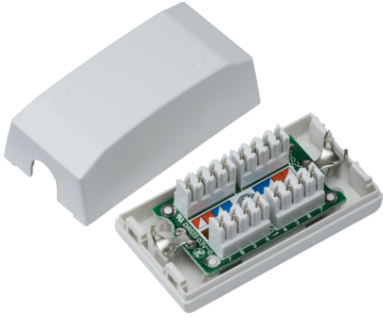

DATASHEET

NETJ6

UTP CAT6 Junction box

www.mlaccessories.co.uk

MLA PART CODE	NETJ6
DESCRIPTION	UTP CAT6 Junction box
NET WEIGHT (KG)	0.024
FINISH	White
DIMENSIONS (MM)	Length - 63 Height - 29 Width - 33
CONSTRUCTION	Construction - Polycarbonate
IP RATING	IP20
TERMINAL TYPE	IDC
TERMINAL CAPACITY	UTP 24-26AWG
ADDITIONAL FEATURES	UTP CAT6
FUNCTION	Junction Box
WARRANTY	1year(s)
ORIGIN OF MANUFACTURE	China
DECLARATION OF CONFORMITY (HELD ON FILE)	Yes
EAN	5056270866988