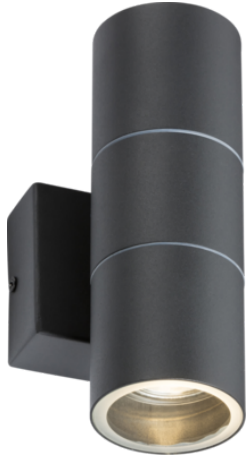

### OWALL02A

230V IP54 GU10 Up and Down Wall Light - Anthracite

[www.mlaccessories.co.uk](http://www.mlaccessories.co.uk)

MLA PART CODE	<b>OWALL02A</b>
DESCRIPTION	230V IP54 GU10 Up and Down Wall Light - Anthracite
NET WEIGHT (KG)	0.441
FINISH	Anthracite
DIFFUSER	Clear
DIMENSIONS (MM)	Diameter - 60 Height - 170 Projection - 96 Base Width - 81 Base Height - 71
CONSTRUCTION	Construction - 201 Stainless steel
CLASS	I
IP RATING	IP54
MAX. WATTAGE (W)	2x20
LAMP TECHNOLOGY	Halogen / LED Compatible
LAMP BASE	GU10
LAMP INCLUDED	No
LED COMPATIBLE	Yes
DIMMABLE	Lamp dependent
INPUT VOLTAGE	230V 50Hz
CABLE ENTRY (MM)	20
CABLE GLAND INCLUDED	Blind grommet
WARRANTY	2year(s)
MANUFACTURED IN ACCORDANCE WITH	BS EN 60598
ORIGIN OF MANUFACTURE	China
DECLARATION OF CONFORMITY (HELD ON FILE)	Yes
EAN	5056270877816