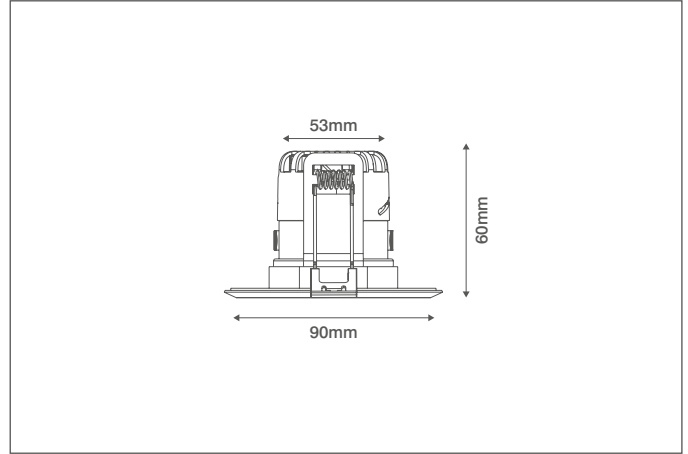

INCEPTOR® MILLI

Technical Specification

Product Code: OXM-W

Luckinslive 436166534

Description: 4-6.4W Dimmable LED Downlight With CCT Switch IP65 White

General Information

Dimensions (mm)	90 (Dia.) x 60(D)
Materials	Bezel: ABS (Plated or Powder Coated); Rear Frame: Steel; Rear Housing: Polycarbonate; Lens: Polycarbonate
Bezel Colour	White (RAL9003)
Product Weight (Kg)	0.22
Cutout Diameter Minimum (mm)	64
Cutout Diameter Maximum (mm)	75
Recess Depth (mm)	58
Ingress Protection	IP65
Impact Rating (IK)	IK05
Maximum Ceiling Thickness (mm)	37.5
Warranty (Years)	5

INCEPTOR® MILLI

Technical Specification

Product Code: OXM-W

Luckinslive 436166534

Description: 4-6.4W Dimmable LED Downlight With CCT Switch IP65 White

Ovia Limited, Scolmore House, Mariner, Lichfield Road Industrial Estate, Tamworth, Staffordshire, B79 7UL United Kingdom