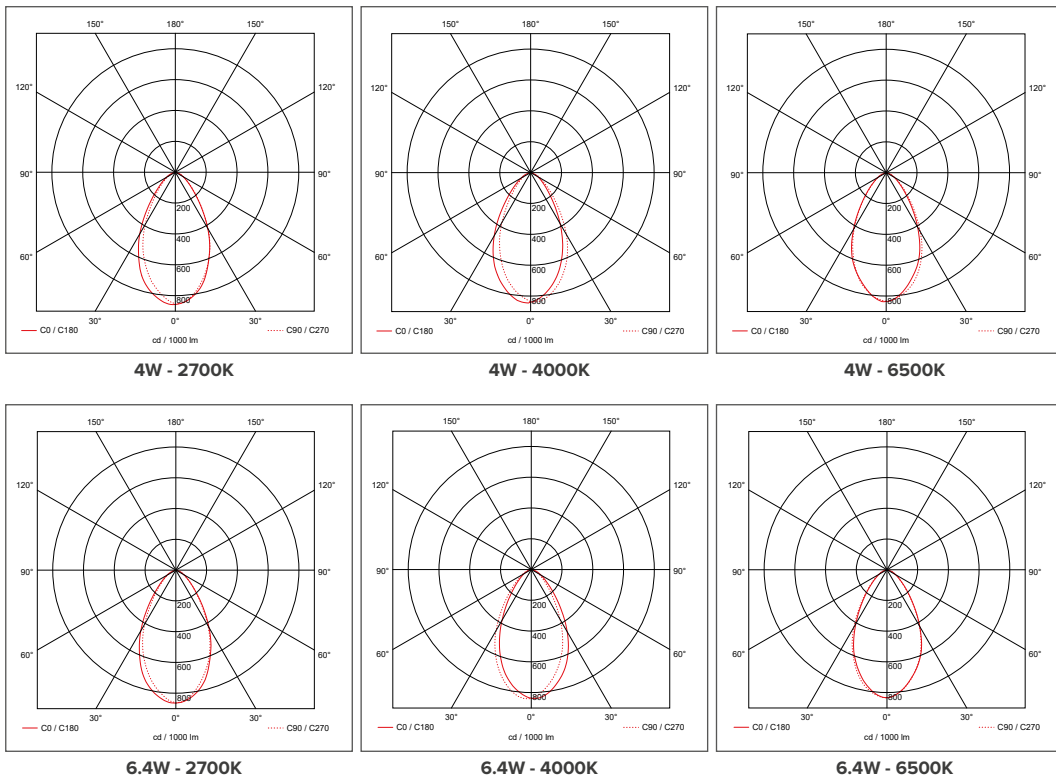

INCEPTOR® MILLI

Technical Specification

Product Code: OXM-W

Luckinslive 436166534

Description: 4-6.4W Dimmable LED Downlight With CCT Switch IP65 White

General Information

Dimensions (mm)	90 (Dia.) x 60(D)
Materials	Bezel: ABS (Plated or Powder Coated); Rear Frame: Steel; Rear Housing: Polycarbonate; Lens: Polycarbonate
Bezel Colour	White (RAL9003)
Product Weight (Kg)	0.22
Cutout Diameter Minimum (mm)	64
Cutout Diameter Maximum (mm)	75
Recess Depth (mm)	58
Ingress Protection	IP65
Impact Rating (IK)	IK05
Maximum Ceiling Thickness (mm)	37.5
Warranty (Years)	5

Luminaire Output

Colour Temperature (K)	2700	4000	6500
LED Wattage	4		
Typical Luminous Flux (lm)	430	480	480
Efficacy (lm/W)	108	120	120
LED Wattage	6.4		
Typical Luminous Flux (lm)	720	800	800
Efficacy (lm/W)	108	120	120
Beam Angle (°)	60		
Colour Rendering Index (CRI)	>80		
Unified Glare Rating (UGR)	28		
Flicker Free	Yes		
LED Lifetime (L70) (Hours)	35000		

INCEPTOR® MILLI

Technical Specification

Product Code: OXM-W

Luckinslive 436166534

Description: 4-6.4W Dimmable LED Downlight With CCT Switch IP65 White

Ovia Limited, Scolmore House, Mariner, Lichfield Road Industrial Estate, Tamworth, Staffordshire, B79 7UL United Kingdom